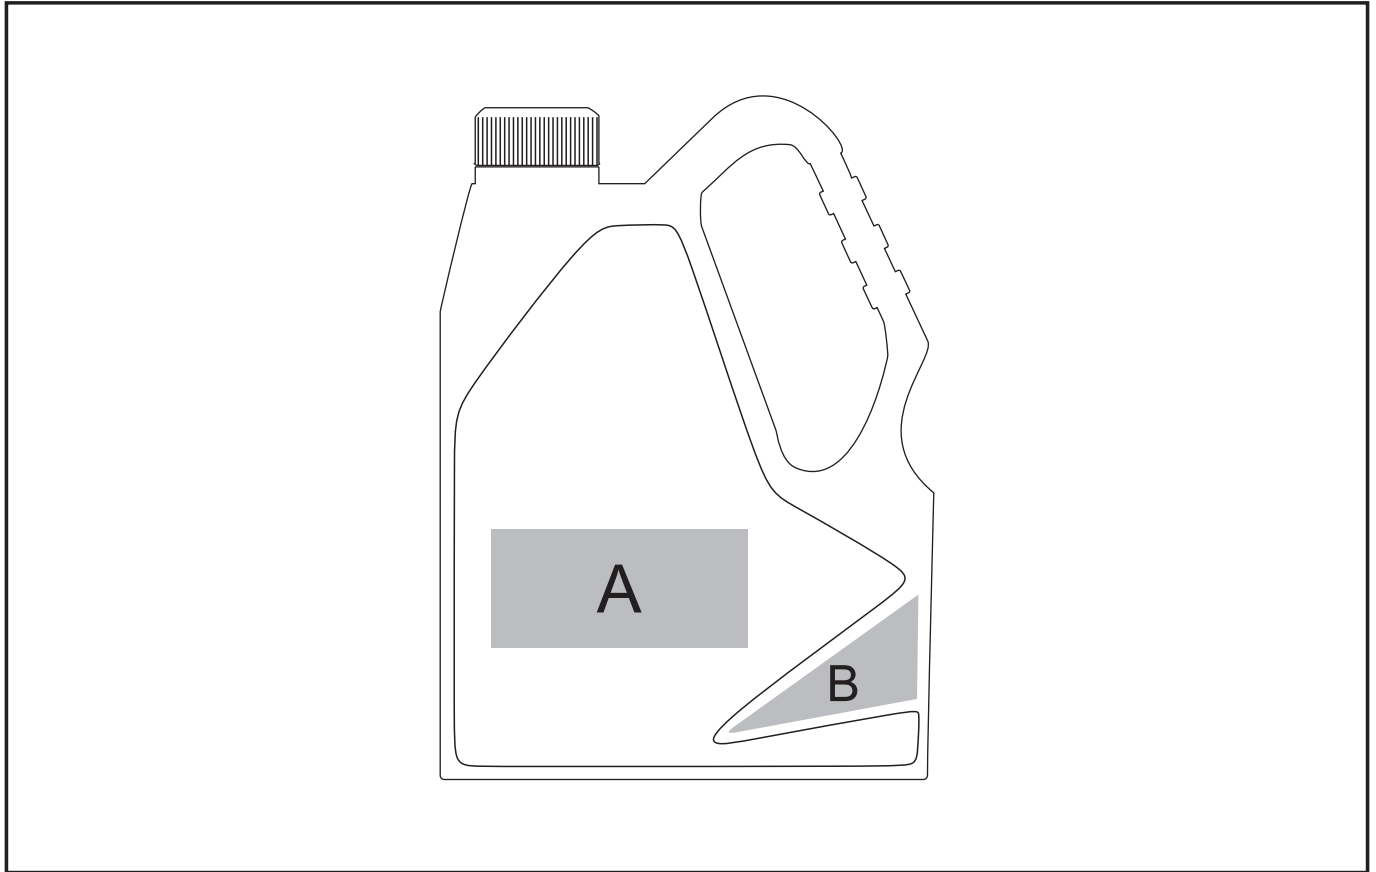

## Booster Tool Set

### Need to know:

- Includes 1-Colour, 1-Position Screen Print (setup fee applies)

#### **Position A**

1. Screen Print (SB) - 1 Colour  
Size: 65mm wide x 30mm high
2. Pad Print (PA) 2 - 4 Colour  
Size: 60mm wide x 30mm high

#### **Position B**

1. Domed Sticker (DB) - Full Colour  
Size: 48mm wide x 35mm high